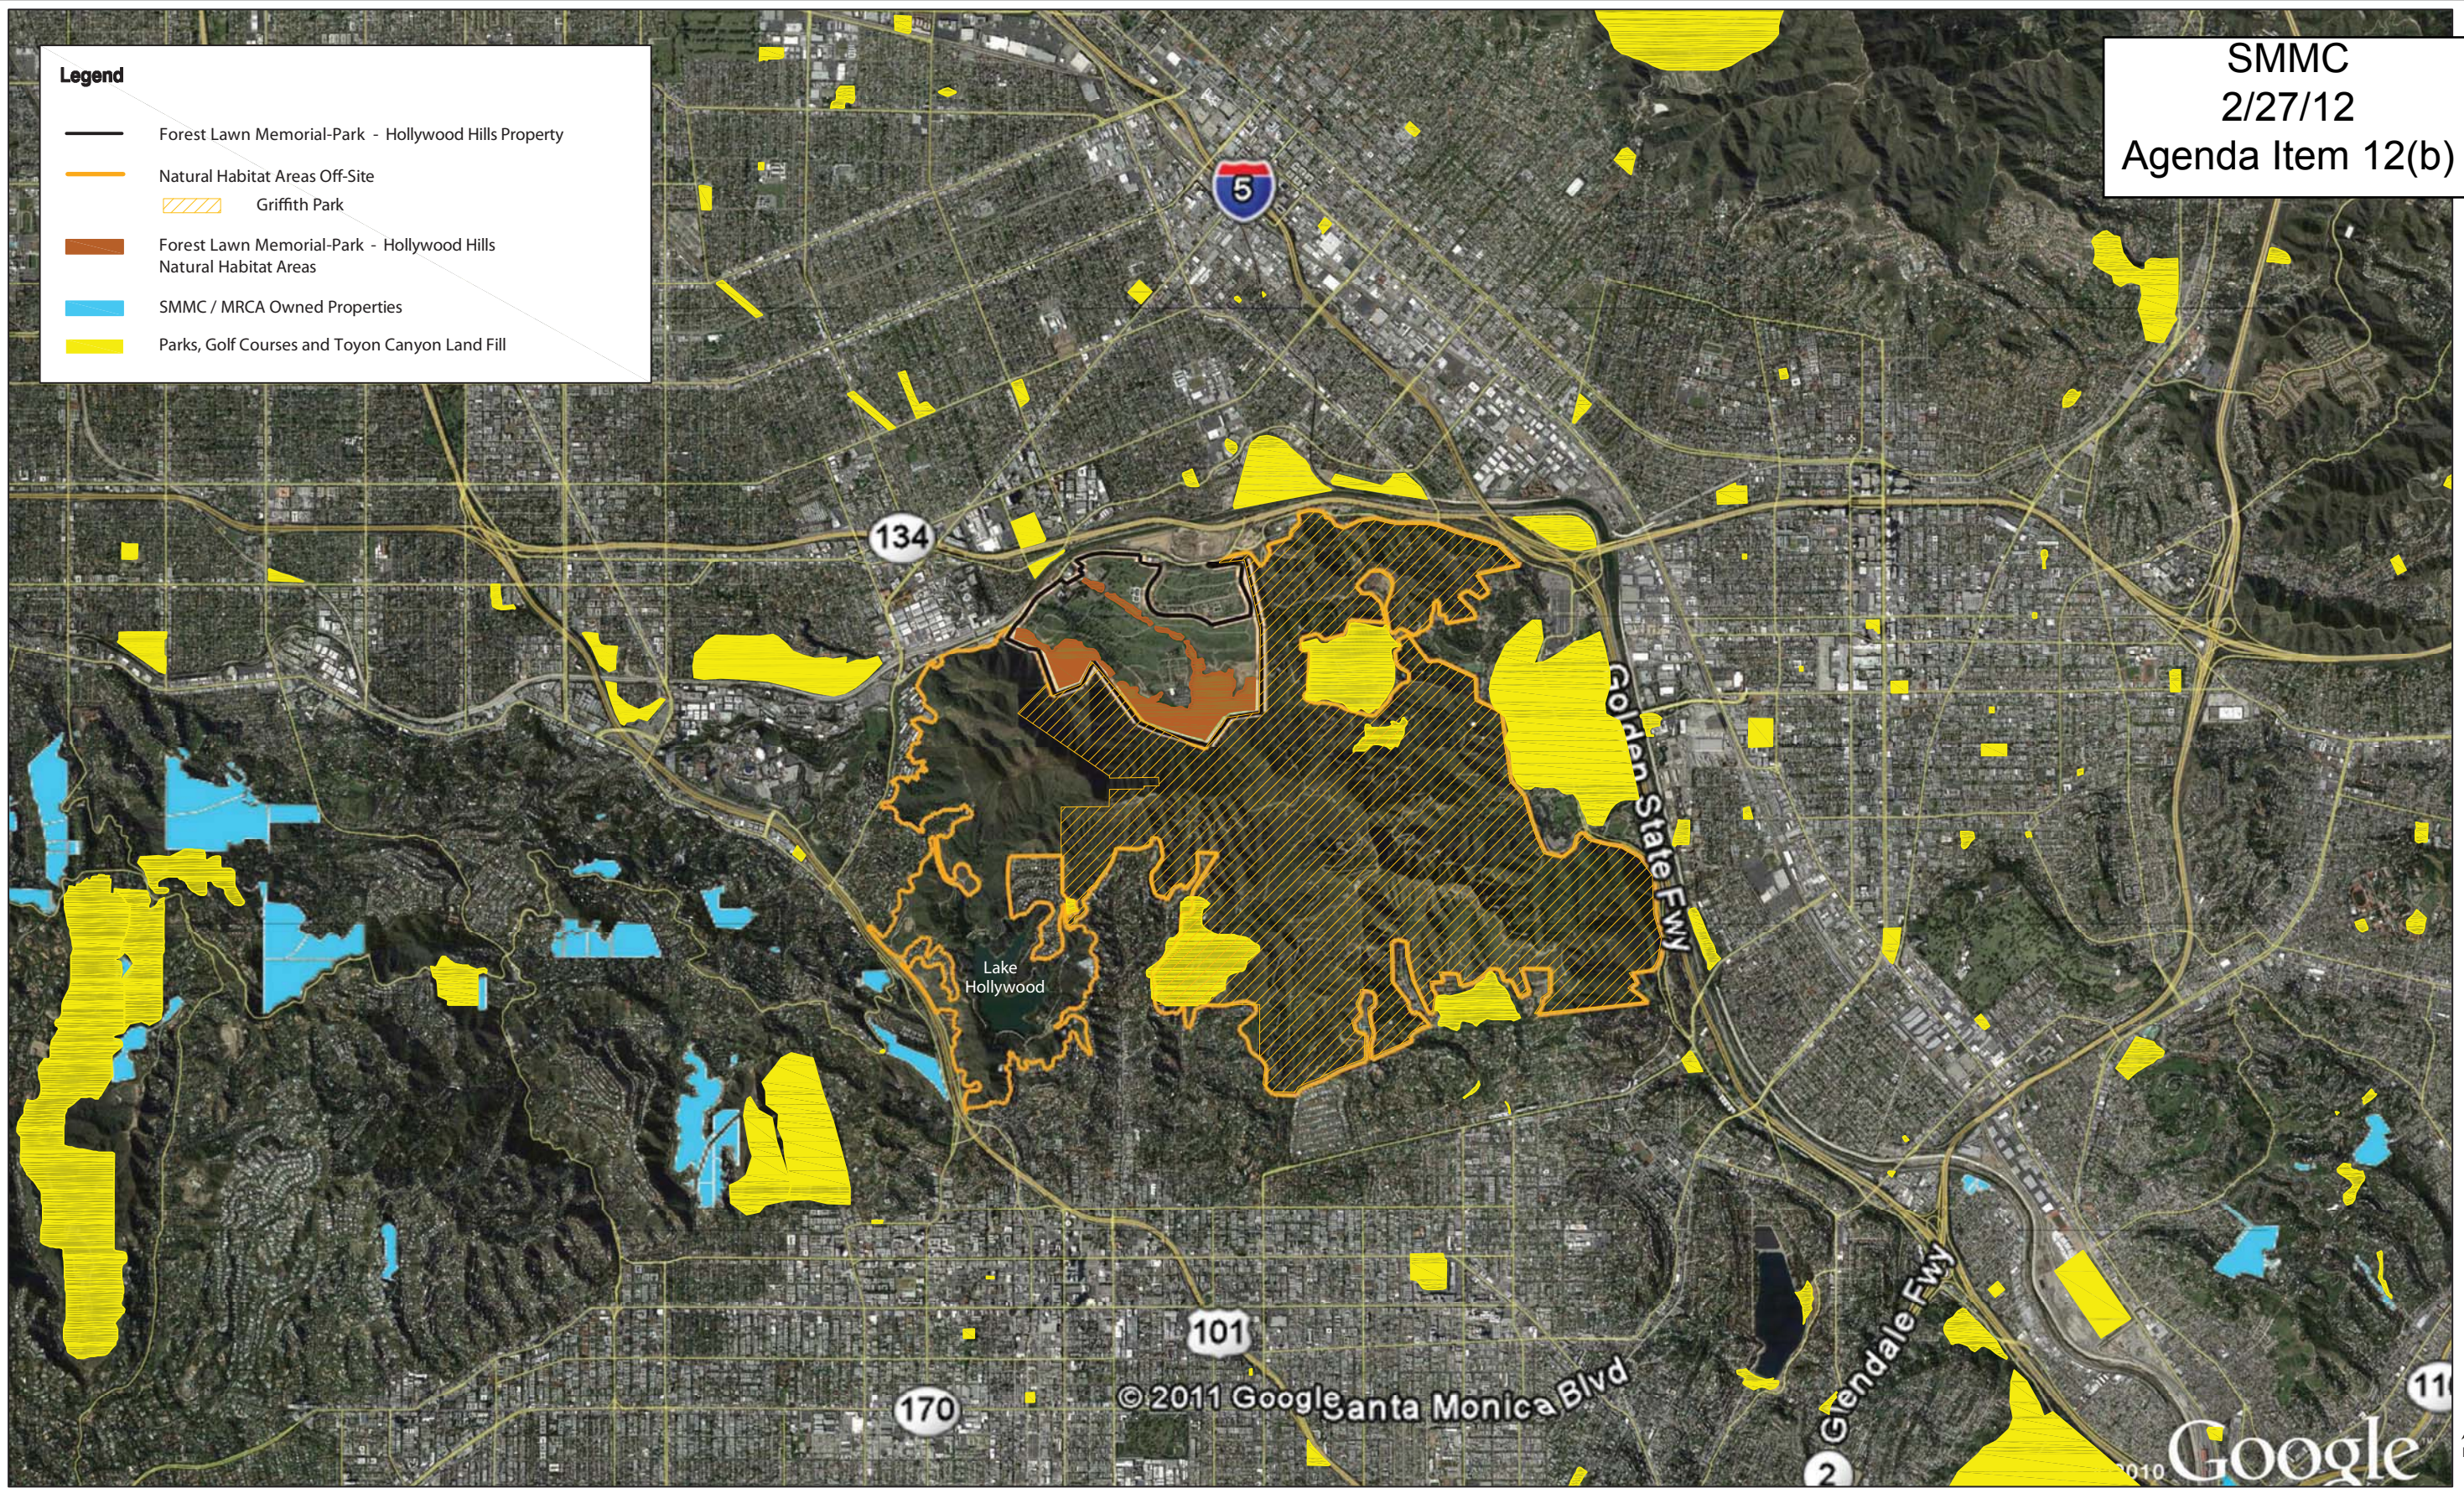

Legend

- Forest Lawn Memorial-Park - Hollywood Hills Property
- Natural Habitat Areas Off-Site
- ▨ Griffith Park
- Forest Lawn Memorial-Park - Hollywood Hills Natural Habitat Areas
- SMMC / MRCA Owned Properties
- Parks, Golf Courses and Toyon Canyon Land Fill

Source: TERACOR Resource Management, 2011.

Forest Lawn Memorial-Park - Hollywood Hills Master Plan

Revised in response to SMMC comments

Figure IV.C-3A
Biogeographic Aerial Photograph (Updated)